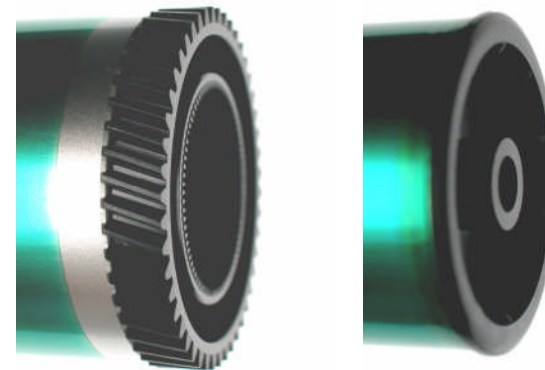

OPC Drum Versions for Brother Printers

Brother DR-400 / DR-6000 (helical gear)

AEG-Type: OT 0329

For use in:

HL-1030/1230/1240/1250/1270N/1430/1440/1450/1470N/P2500 /
DCP-1200/1400 / FAX-8350P/8360P/8750P /
IntelliFax-4100/4750/4750e/5750/5750e /
MFC-8300/8500/8600/8700/9600/9650/9660/9700/9750/9760/
9800/9850/9860/9870/9880