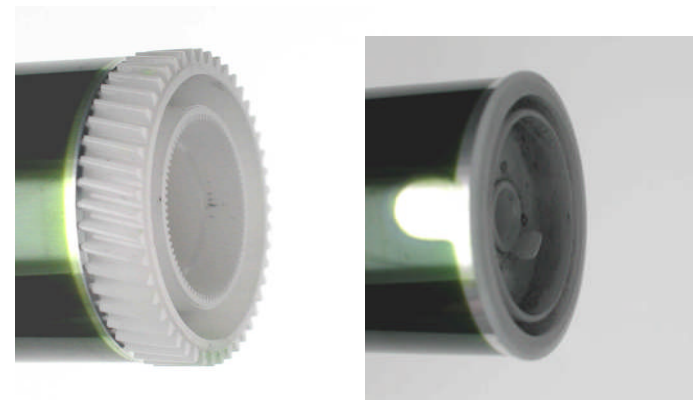

OPC Drum Versions for Brother Printers

Brother DR-300 (helical gear)

AEG-Type: OT 0318

For use in:
HL-820/1040/1050/1060/1070/P2000