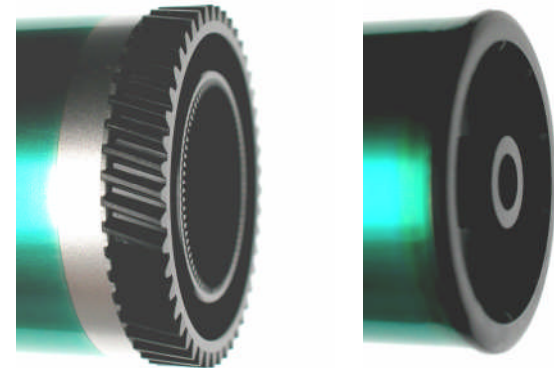

OPC Drum Versions for Brother Printers

Brother DR-500 / DR-7000 (helical gear)

AEG-Type: OT 0329

For use in:

HL-1650/1650N/1650Nplus/1670N/1850/1870N/
5030/5040/5050/5070N /
DCP-8020/8025D/8025DN /
MFC-8420/8820D/8820DN